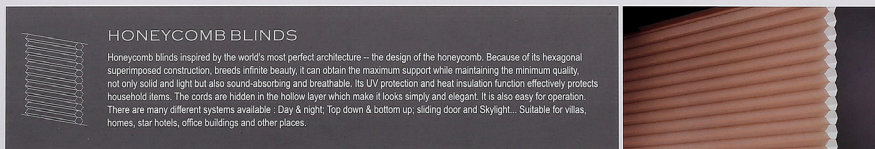

Honeycomb Blinds

25mm Single Cell Light Filtering

25mm Single Cell Blackout

38mm Single Cell Light Filtering

38mm Single Cell Blackout

F8-58801

F8-58802

F8-58803

F8-58804

F8-58805

F8-58806

F8-58807

F8-58808

F8-58809

Single Cell Sheer

F9-66801