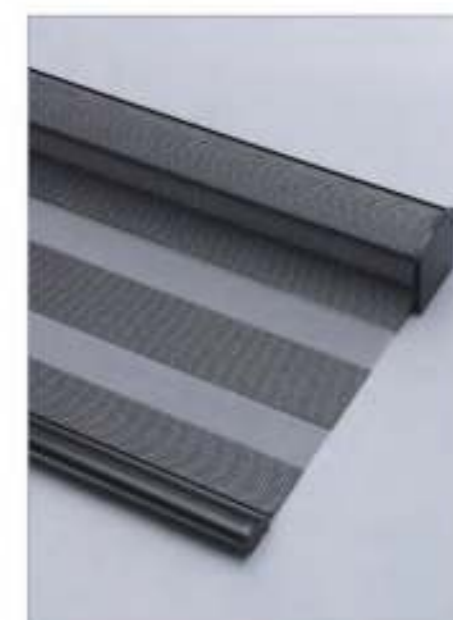

Extensive Fabric Selection