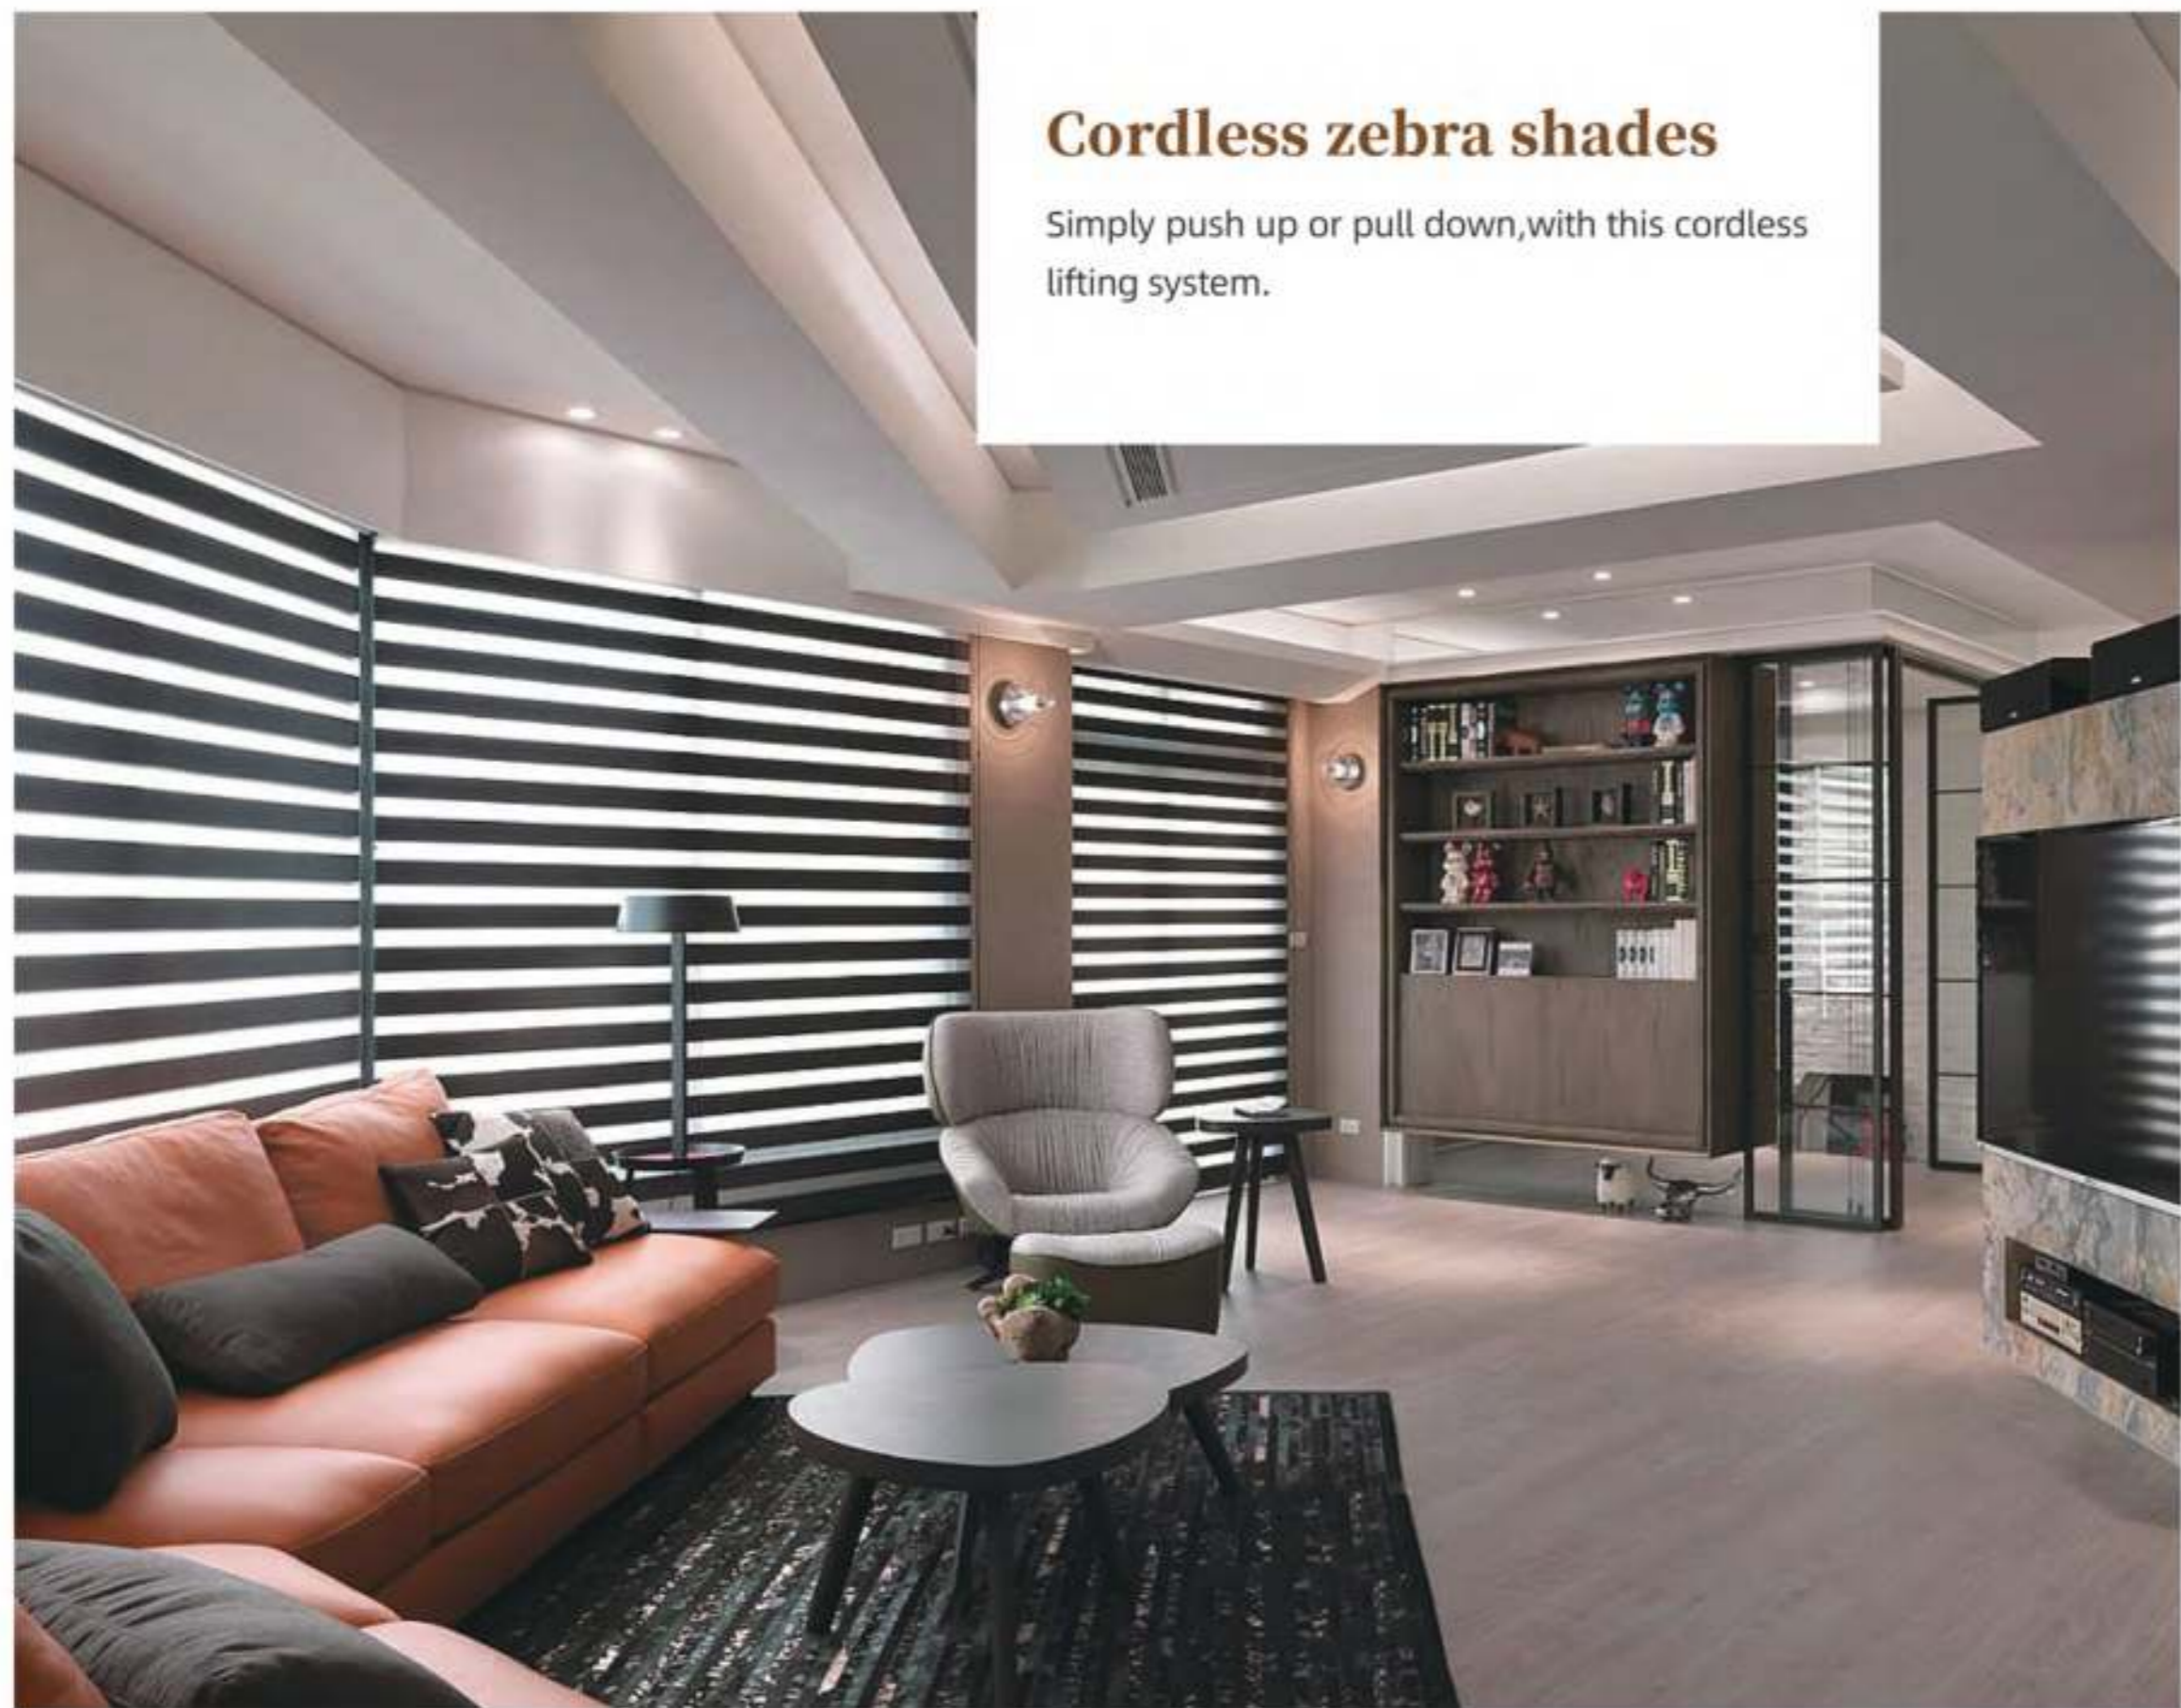

Easy install, light adjusted.

Dedication to details

Easy assembly

Safe protection

Cordless zebra shades

Simply push up or pull down, with this cordless lifting system.

Spring-assist for easy control

Adjusted light