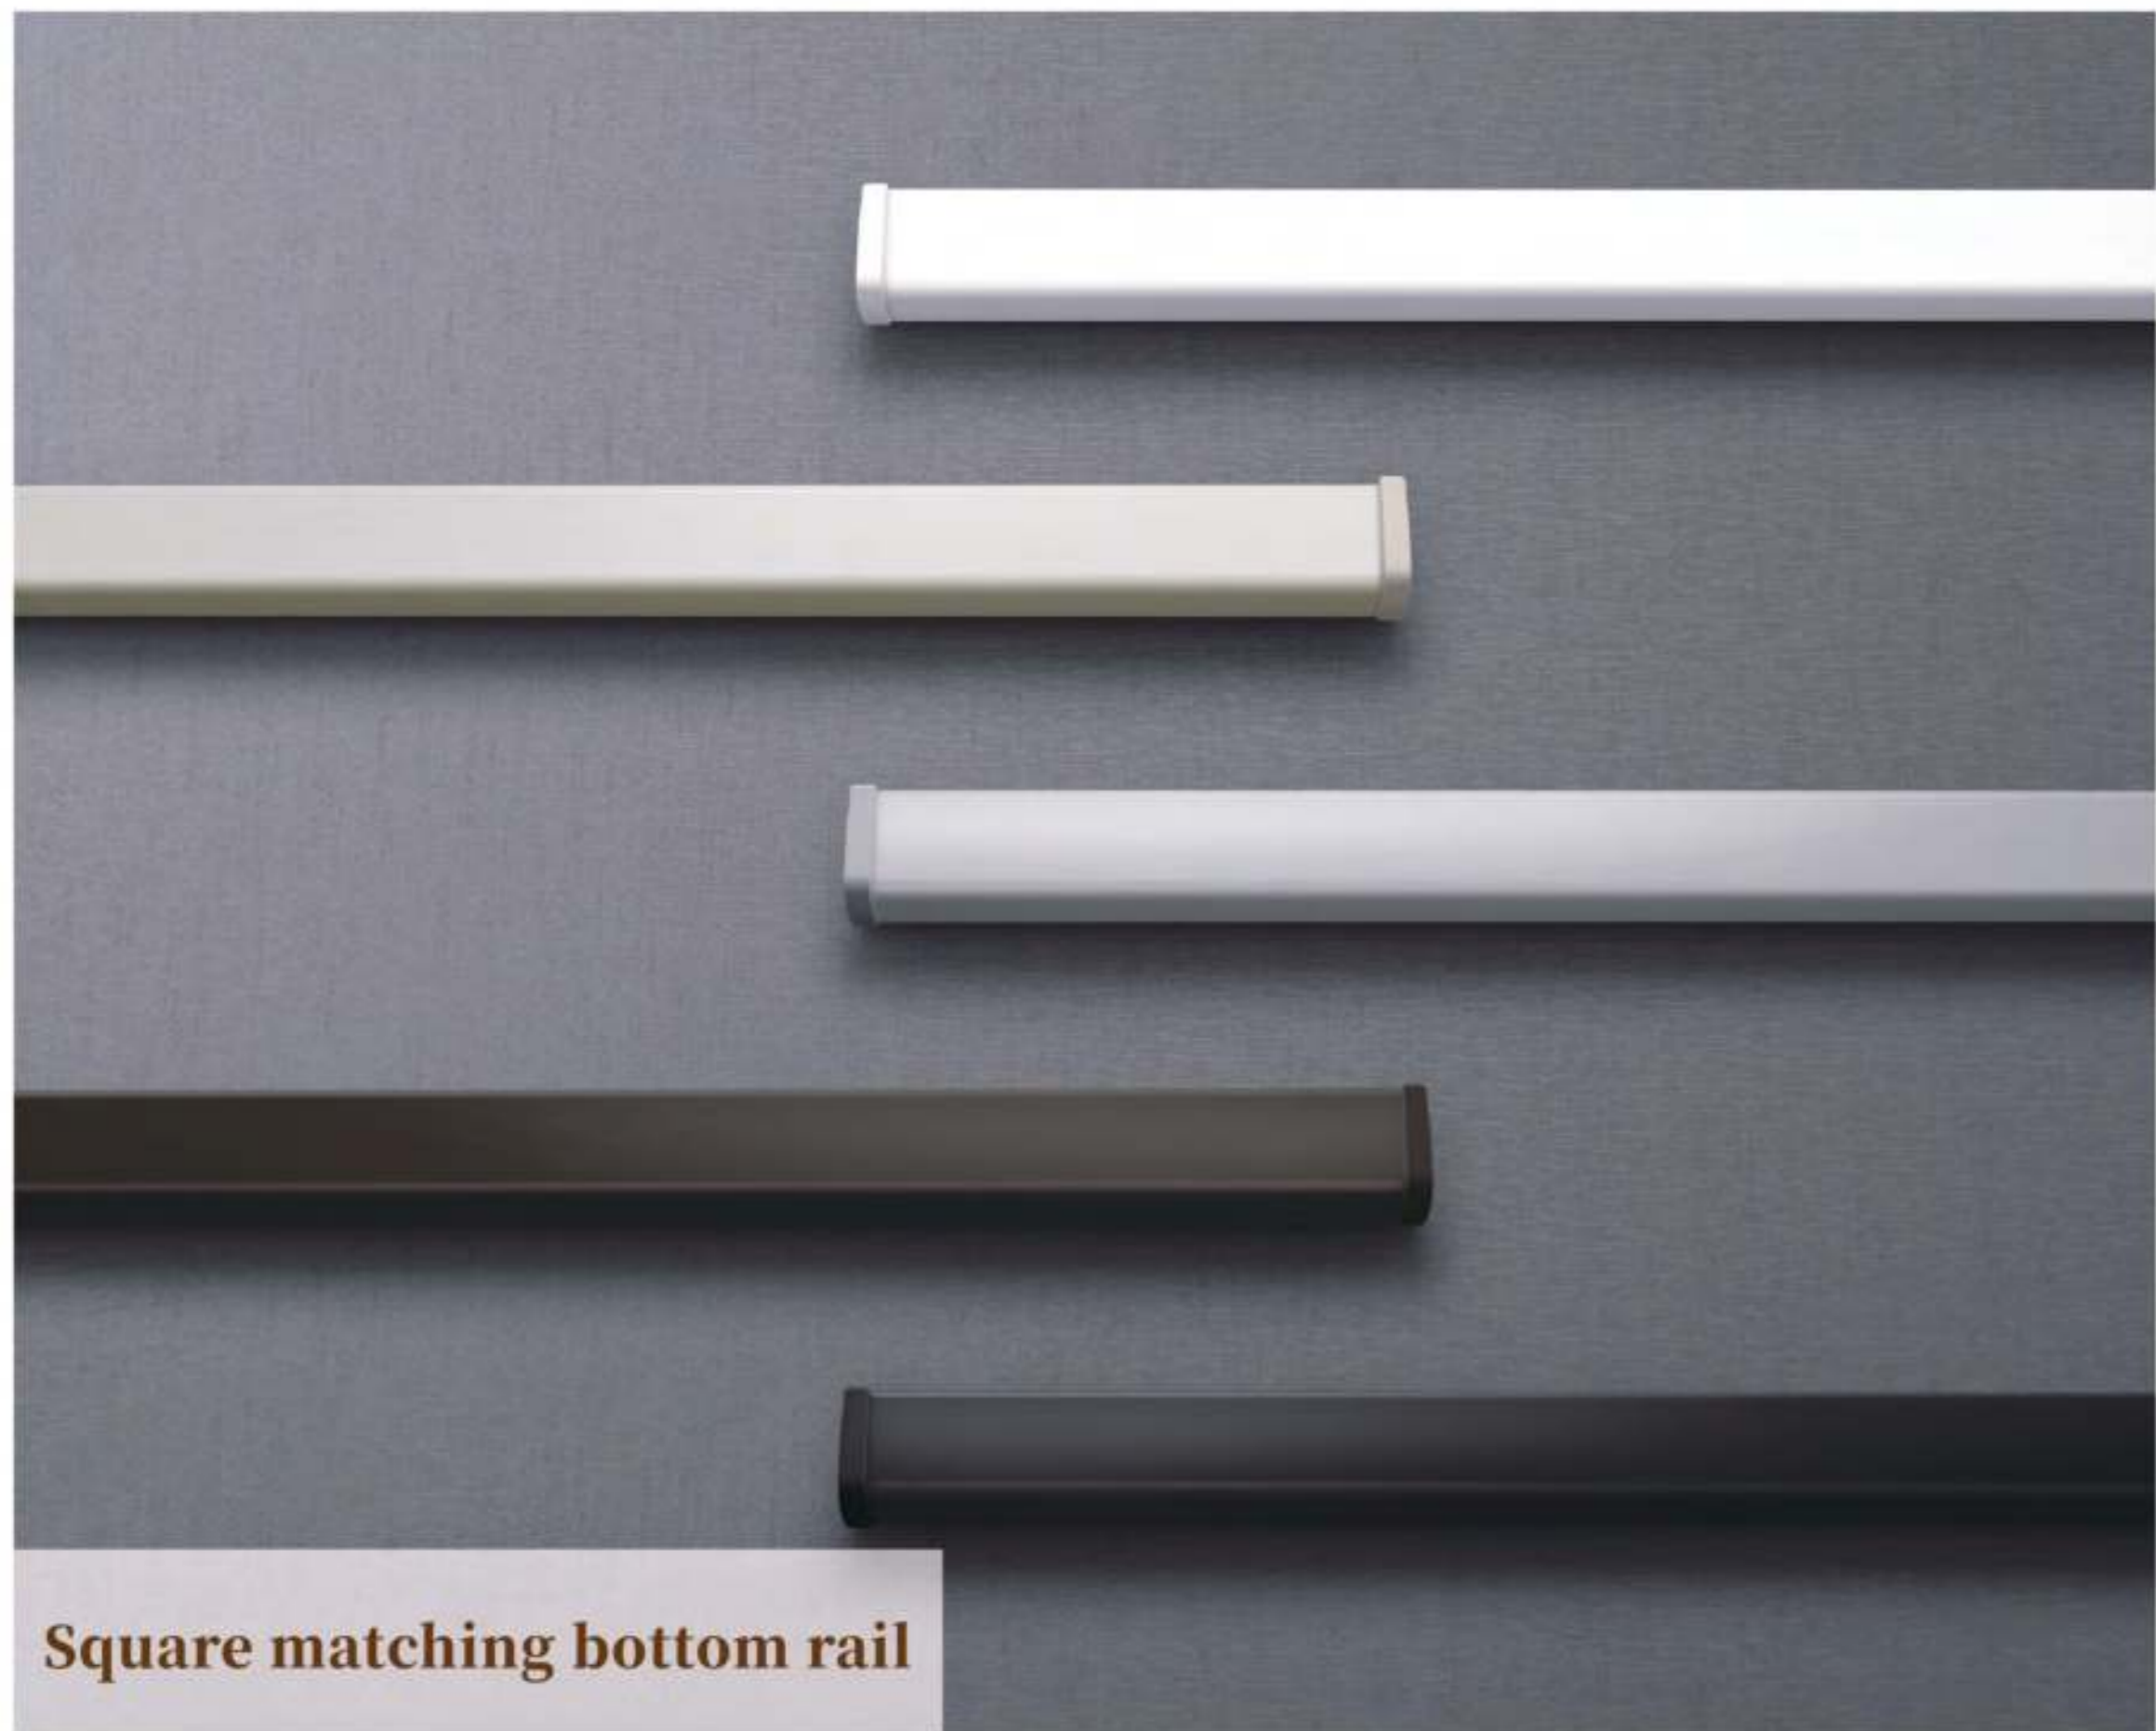

#21/4" square cassette

#2/3" color match cassette

·Simple color matching,Return to purity
The cassette can be pasted with matching fabric.

·System
Aluminum cassette, sturdy and durable,
Multi-scene decoration, styles meet your
requirement.

Accessories

Easy to install, Simple operation.

Fabric texture

#6 #12 #7 #14 #21 zebra brackets

#8 #16 zebra brackets

Square matching bottom rail

Elaborate

Stable and durable,colorful high-end.