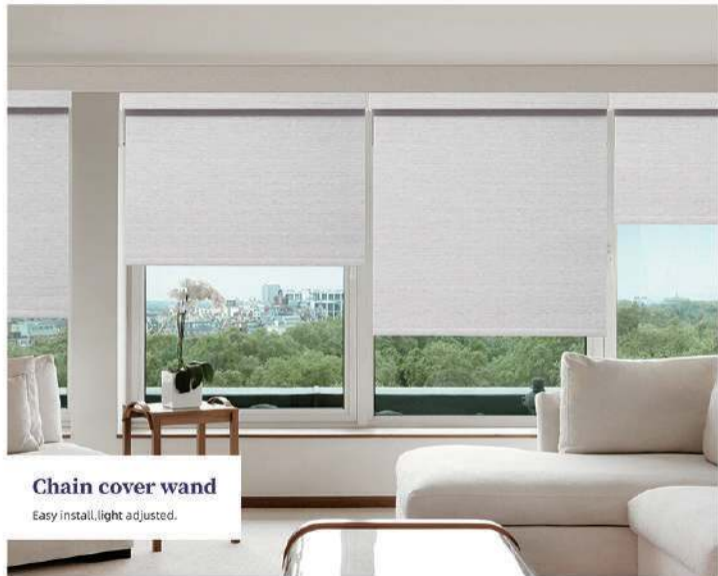

Team parent locking buckle

Clear chain holder

5 color of Continuous Bead Chain

5 color of Safety Chain Holder

Wand stick style # 001

Safety & Environment

Wand stick style # 002

Wand stick cover metal chain

Chain cover wand

Easy install, light adjusted.

Wand stick style # 003

Dedication to details

Easy assembly

Safe protection

**Spring-assist for easy control****Adjusted light****Extensive Fabric Selection**

Motorized roller shades