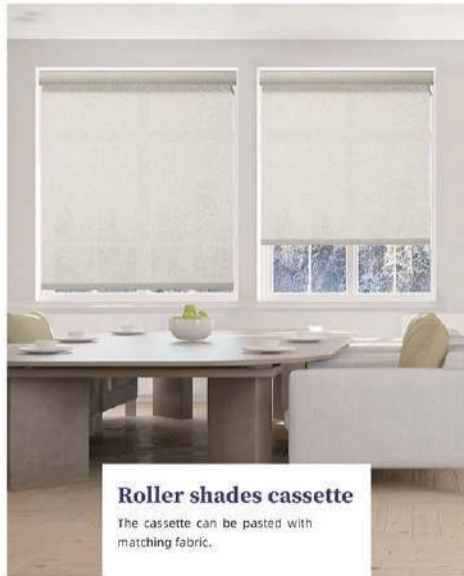

Remote Options 1-16 channel

Dual roller shades

Simply push up or pull down, with this cordless lifting system.

Dual roller shades

Roller shades without cassette

Roller shades cassette

The cassette can be pasted with matching fabric.