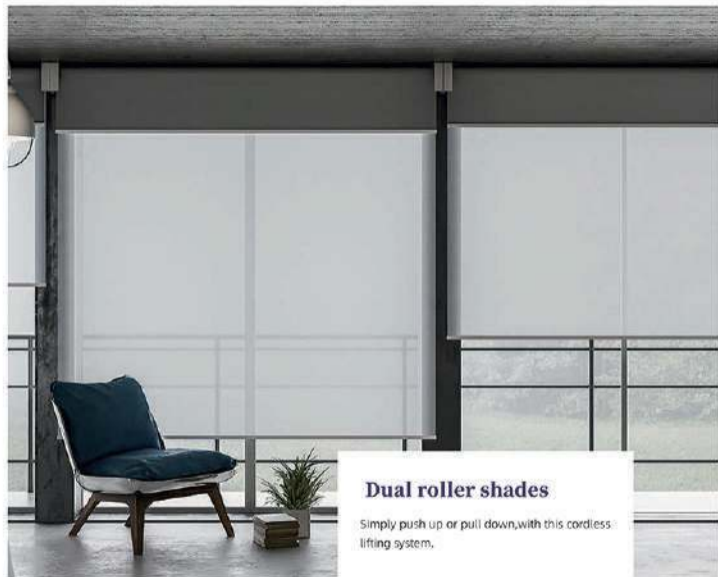

Wall remote

Wall remote

ALEXA
OPEN THE SHADES!

Smart Options multiple smart control methods

Voice control

Remote control

Phone app control

Smart box

Remote Options 1-16 channel

Dual roller shades

Simply push up or pull down, with this cordless lifting system.

Dual roller shades

Roller shades without cassette

Roller shades cassette

The cassette can be pasted with matching fabric.

Bottom rail (white, grey, black)

Elaborate

Stable and durable, colorful high-end.

Bottom rail

(white, grey)

Our production

Blackout and light filtering,Light Management

Throughout the Day,Soft Radiance,Enjoy soft sunlight.